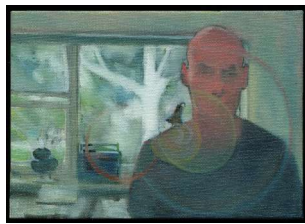

1. 22 Self Portrait In Studio Study (2005)
   Oil on canvas board
   125 (h) x 177 (w) mm

150