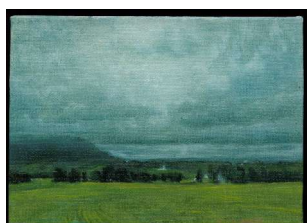

150

- 25 Dulwich Hill - Evening - 3 (2005)
Oil on canvas board
125 (h) x 177 (w) mm

150

- 26 Dulwich Hill - Evening - 4 (2005) 150
Oil on canvas board
125 (h) x 177 (w) mm

- 27 Dulwich Hill - Rail (2005) 150
Oil on canvas board
125 (h) x 177 (w) mm