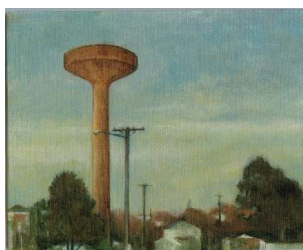

11 Tempe (2005)
Oil on canvas board
200 (h) x 252 (w) mm

300